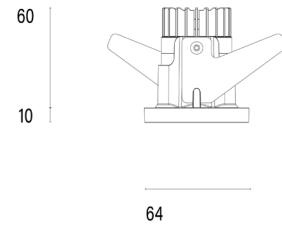

101 06 000105.011

Model

Name	Mono 060 Type 1 Recessed Downlighter
Finish	Structured White
Area	Indoor / Outdoor

System

Power (Luminaire)	6.8W
Power (System)	8W
Voltage	240V-AC
Optics	Rotationally Symmetrical Direct 60°
Colour Temperature	3000°K
Luminous Flux	672lm
TM30	Rf95 Rg103
CRI	Ra98
Lumen Maintenance	L90 B10 50000hrs
Chromacity	<3 McAdam Step Ellipse
Articulation	Fixed
Cut-Out	Round 55mm x 90mm Depth
Ingress Protection	IP44
Control Device	Remote Fixed Output (Included)
Class	III